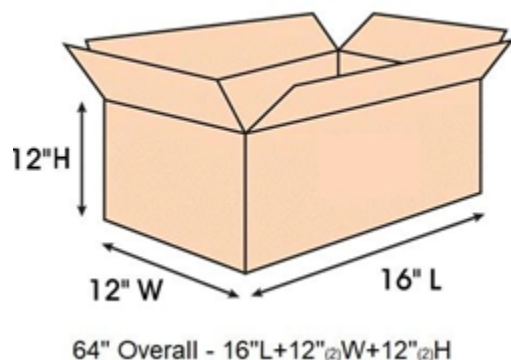

- **Medium Package Fee - \$10 usd\***

*Box between 16" - 30" overall dimensions (L+W2+H2), combined weight between 2- 5lbs; and combined value from \$51-\$100 usd.*

- **Large Package Fee - \$20 usd\***

*Box between 31"- 45" overall dimensions (L+W2+H2) and/or combined weight of 6-10lbs; and/or a combined value from \$101-\$200 usd.*

- **X-Large Package Fee - \$30 usd\***

*Box between 46"- 64" overall dimensions (L+W2+H2); and/or combined weight of 11-20lbs; and/or a combined value of \$201-\$300 usd.*

**Maximum Package size available for delivery in 64" overall!**

Maximum Package Size Example