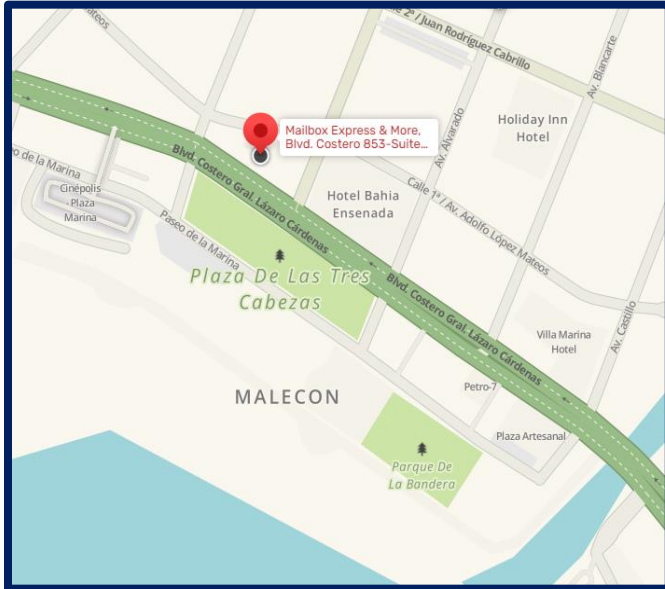

Bldv. Costero 853, Suite 6, Downtown
Ensenada, B.C. Mexico 22800.

Behind the DHL office, through the parking lot.

OFFICE HOURS

Monday - Friday	Saturday
10:00am - 4:30pm	10:00am - 2:00pm

PHONE NUMBERS

MEX 646-596-2680
USA 858-371-3169